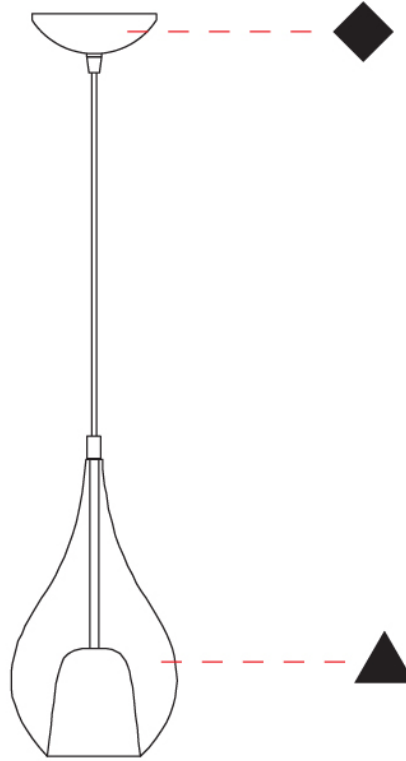

ZOE MONOPOINT SUSPENSION

D141121-

PROJECT _____

TYPE _____

SPECIFIER _____

QUANTITY _____

DATE _____

D