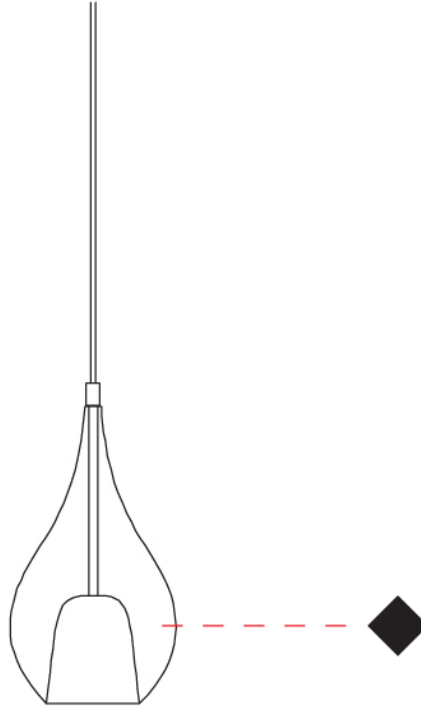

ZOE MODULAR SYSTEM SUSPENSION

D141124-

PROJECT

TYPE

SPECIFIER

QUANTITY

DATE

D