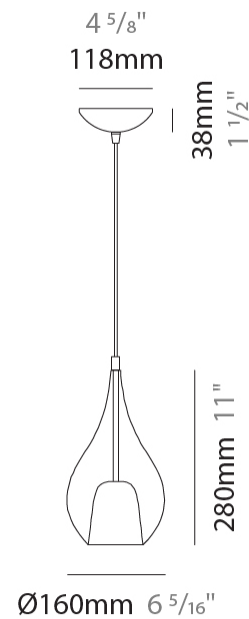

PROJECT	
TYPE	
SPECIFIER	
QUANTITY	
DATE	

ZOE MONOPOINT SUSPENSION

D141121- -

base number   Finish Options   Finish Options

1. To build a product code in our configurator select the specify button on the base model # product page
2. To build a manual product code on this datasheet choose from the options listed below in blue font and add the suffix to the base model #

GENERAL

Series: Zoe

Subseries: Zoe Monopoint

Brand: Cangini & Tucci

Division: Design

Mounting Type: Suspension

Mounting Location: Ceiling

Subcategory: Pendant

PHYSICAL

Shape: Teardrop

Diameter (mm): 160

Diameter (in): 6 ⁵/₁₆

Height (mm): 280

Height (in): 11

Max. Overall Height (mm): 1780

Max. Overall Height (in): 70 ⁷/₁₆

Light Distribution: Omnidirectional

Weight (kg): 0.79

Weight (lbs): 1.74

Diffuser: Glass - Opal

Fixture Finish: [AMB](#) / [BLK](#) / [BRZ](#) / [GLD](#) / [GRN](#) / [PNK](#) / [RUB](#) / [SKB](#) / [SMK](#) / [TOB](#) / [TRA](#)

Holder Finish: [CHR](#) / [MWH](#) / [MBK](#) / [BCR](#)

Fixture Material: Glass / Metal

Cable Details: 1500mm cable

ELECTRICAL

Number of Lamps: 1

Lamp Type: LED Retrofit

Bulb Included: Bulb Not Included

Max. Wattage Per Lamp (W): 5

Lamp Base: G9

Input Voltage (V): 120

LED

OPTICAL

RATINGS AND CERTIFICATIONS

Certified By: Certified for North American Standards

IP rating: IP20