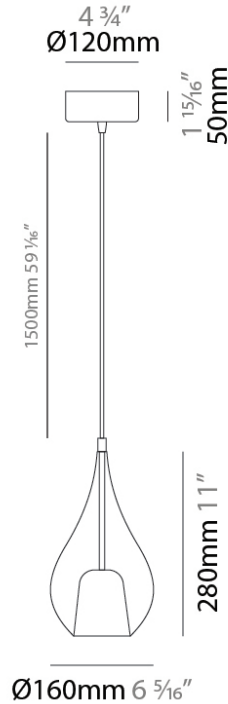

PROJECT	
TYPE	
SPECIFIER	
QUANTITY	
DATE	

ZOE VINCENT - MONOPOINT SUSPENSION

D141177-

base number   Finish
Options

1. To build a product code in our configurator select the specify button on the base model # product page
2. To build a manual product code on this datasheet choose from the options listed below in blue font and add the suffix to the base model #

GENERAL

Series: Zoe
Subseries: Zoe Vincent - Monopoint
Brand: Cangini & Tucci
Division: Design
Mounting Type: Suspension
Mounting Location: Ceiling
Subcategory: Pendant

PHYSICAL

Shape: Teardrop
Diameter (mm): 160
Diameter (in): 6 ⁵/₁₆
Height (mm): 280
Height (in): 11
Max. Overall Height (mm): 1780
Max. Overall Height (in): 70 ⁷/₁₆
Light Distribution: Omnidirectional
Weight (kg): 0.79
Weight (lbs): 1.74
Diffuser: Glass - Opal
Fixture Finish: [MSB / MBS / TRS](#)
Holder Finish: BLK
Fixture Material: Glass / Metal
Cable Details: 1500mm cable

ELECTRICAL

Number of Lamps: 1
Lamp Type: LED Retrofit
Bulb Included: Bulb Not Included
Max. Wattage Per Lamp (W): 5
Lamp Base: G9
Input Voltage (V): 120

LED

OPTICAL

RATINGS AND CERTIFICATIONS

Certified By: Certified for North American Standards
IP rating: IP20