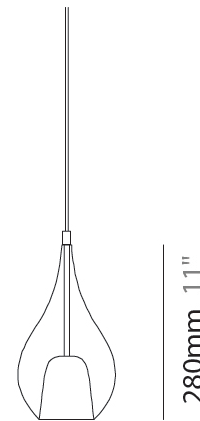

PROJECT
TYPE
SPECIFIER
QUANTITY
DATE

ZOE MODULAR SYSTEM SUSPENSION

D141124- _____ - _____
base number   Finish   Finish
                         Options   Options

1. To build a product code in our configurator select the specify button on the base model # product page
2. To build a manual product code on this datasheet choose from the options listed below in blue font and add the suffix to the base model #

GENERAL

Series: Zoe
Subseries: Zoe Modular System
Brand: Cangini & Tucci
Division: Design
Mounting Type: Suspension
Mounting Location: Ceiling
Subcategory: Pendant

PHYSICAL

Shape: Teardrop
Diameter (mm): 160
Diameter (in): 6 5/16
Height (mm): 280
Height (in): 11
Max. Overall Height (mm): 1780
Max. Overall Height (in): 70 7/16
Light Distribution: Omnidirectional
Weight (kg): 2.50
Weight (lbs): 5.51
Diffuser: Glass - Opal
Fixture Finish: [AMB](#) / [BLK](#) / [BRZ](#) / [GLD](#) / [GRN](#) / [PNK](#) / [RGD](#) / [RUB](#) / [SKB](#) / [SMK](#) / [STE](#) / [TOB](#) / [TRA](#)
Holder Finish: [CHR](#) / [MWH](#) / [MBK](#) / [BCR](#)
Fixture Material: Glass / Metal
Cable Details: 1500mm cable

ELECTRICAL

Number of Lamps: 1
Lamp Type: LED Retrofit
Bulb Included: Bulb Not Included
Max. Wattage Per Lamp (W): 5
Lamp Base: G9
Input Voltage (V): 120

LED

OPTICAL

RATINGS AND CERTIFICATIONS

Certified By: Certified for North American Standards
IP rating: IP20

Ø160mm 6 5/16"